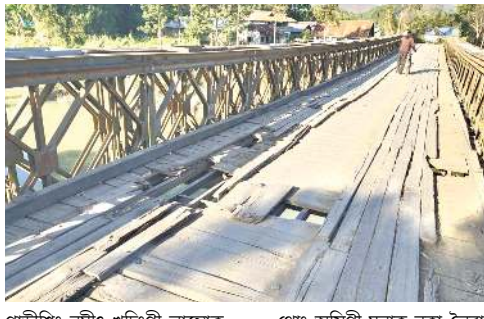

ককচিং অমসুং বিষ্ণুপুর দিষ্টিক্ট ফাওনরিবা রাঙুদা লৈবা বেঞ্জি ব্রিজ মতমগা চুনবা মওন্দা শেমহনিংবগী অপাহা ফোঙদোক্করক্কি

ইফাল, দিসেম্বর ২৫ (এচএনএস): ককচিং দিষ্টিক্ট অমসুং বিষ্ণুপুর দিষ্টিক্ট ফাওনরিবা রাঙুদা লৈরিবা বেঞ্জি ব্রিজ অসি লৈঙাক্কা অমদি মরী লৈনবশিংনা মতমগা চুনবা মওন্দা শেমহনিংবগী অপাহা মীয়ায় ফোঙদোক্করক্কি। থোং অসি রাঙু লাইফম চিথেক লৈকায় অমদি রাঙু অহলুপ চিথেক লৈকাগী মরজ লৈবনি। থোং অসি ককচিং দিষ্টিক্ট অমসুং বিষ্ণুপুর দিষ্টিক্ট ফাওনবগী মরজইবা থোং অমসু ওইরিবনি। থোং অসিদা পেসেঞ্জর পূবা বস য়াওনা মখল কয়গী